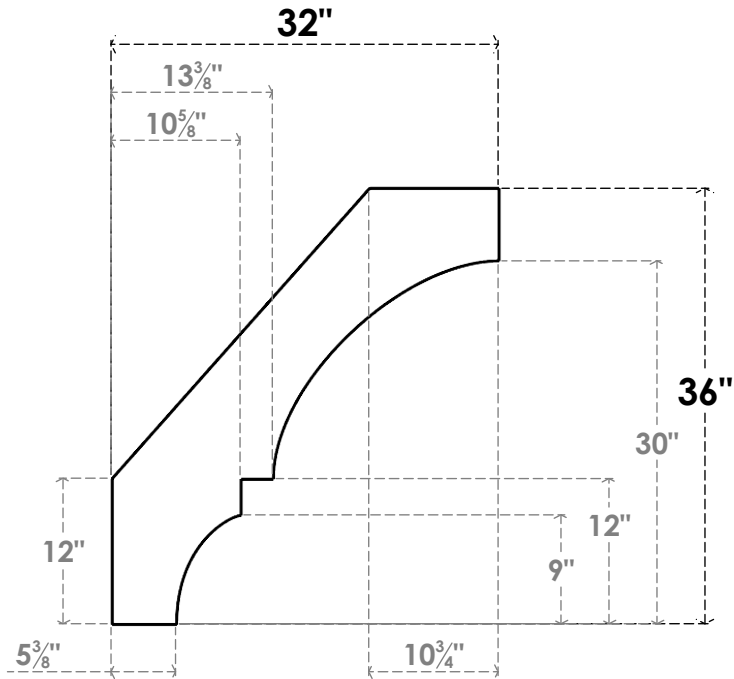

ITEM NUMBER: BRCPC060X32000X36000BOA

6"W X 32"D X 36"H BALBOA ARCHITECTURAL GRADE PVC CLOSED KNEE BRACE

SIDE PROFILE

FRONT PROFILE

ISOMETRIC

EKENA MILLWORK
2300 WEST MAIN ST.
CLARKSVILLE, TX 75426
TOLL FREE: 866-607-0453
WWW.EKENAMILLWORK.COM