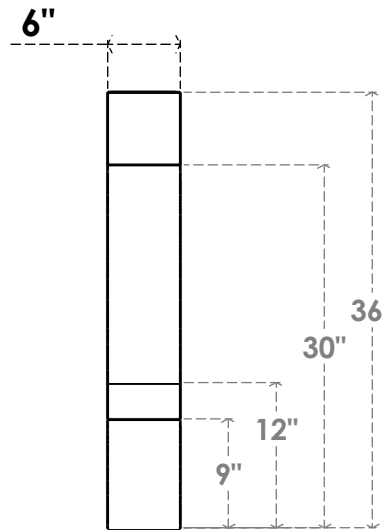

ITEM NUMBER: BRCPC060X32000X36000BOA

6"W X 32"D X 36"H BALBOA ARCHITECTURAL GRADE PVC CLOSED KNEE BRACE

SIDE PROFILE

FRONT PROFILE

ISOMETRIC

EKENA MILLWORK
2300 WEST MAIN ST.
CLARKSVILLE, TX 75426
TOLL FREE: 866-607-0453
WWW.EKENAMILLWORK.COM